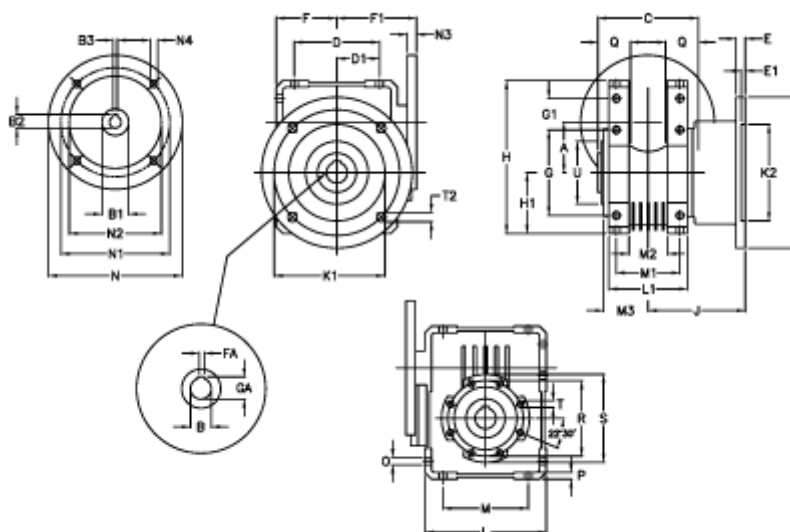

Article number: 392207500744616

Description: Worm Gear with Torque Limiter  
W75 L1-UF-7-P112B14

## Measures

A = 75.00	E = 12	H = 220.5	M = 126	N4 = 8,5	U = 90
B = 30	E1 = 5	H1 = 87.0	M1 = 82	O = 10.5	
B1 E7 = 28	F = 87	J = 111.0	M2 = 44	P = 9	
B2 = 31.3	F1 = 120	K = 200	M3 = 59	Q = 40	
B3 H9 = 8	FA = 8	K1 = 165	N = 160	R = 110	
C = 127	G = 126	K2 = 130	N1 = 130	S = 125	
D = 109.5	G1 = 46.5	L = 174	N2 = 110	T = M8x14	
D1 = 46.5	GA = 33.3	L1 = 104	N3 = 10.0	T2 = 12.5	